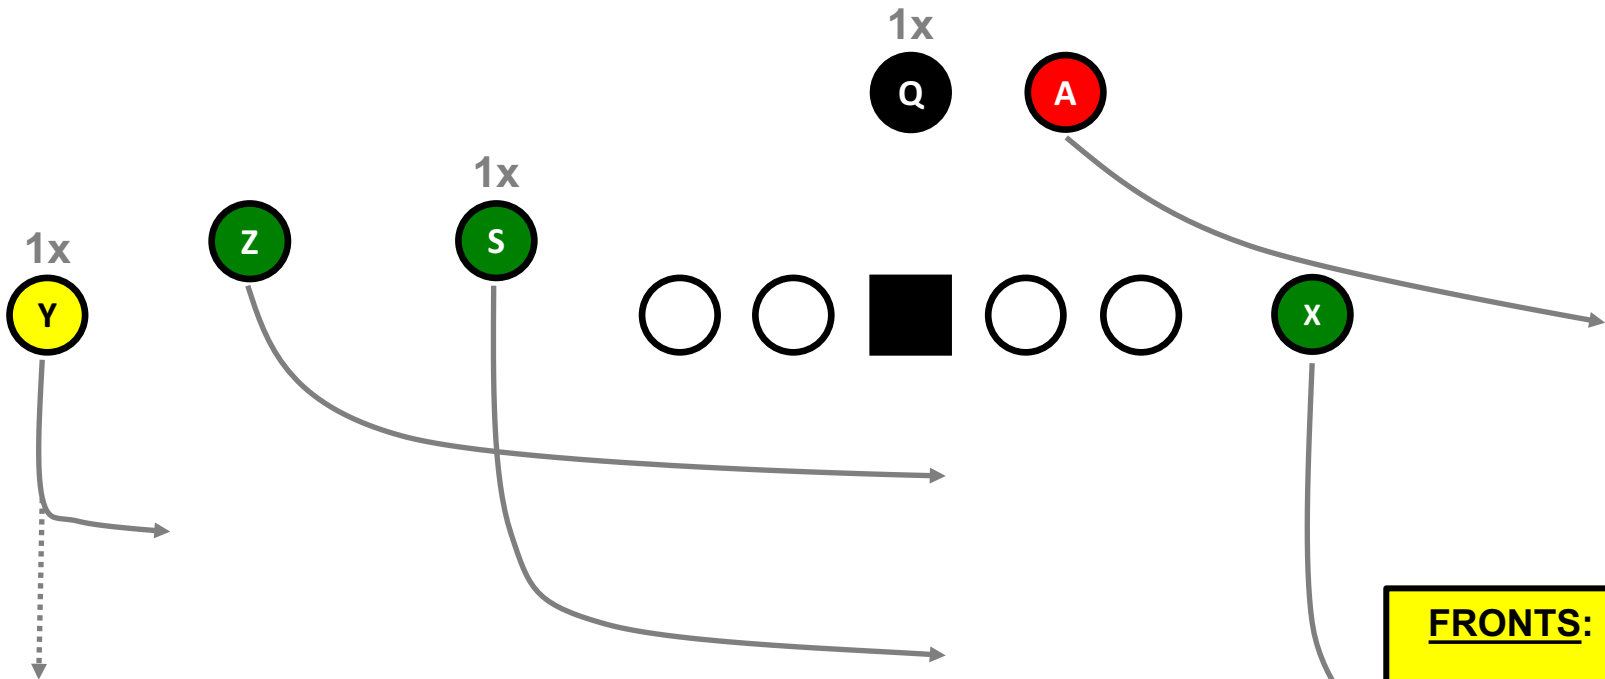

R-0 / P-3

FRONTS:
TITE (0) - 3

11 PERS

GF TRIPS OP (Y-1S/X-FLEX)

3x

FTB - 0

DRIVE - 3
- Y-IN x2
- GO! x1

R-0 / P-2