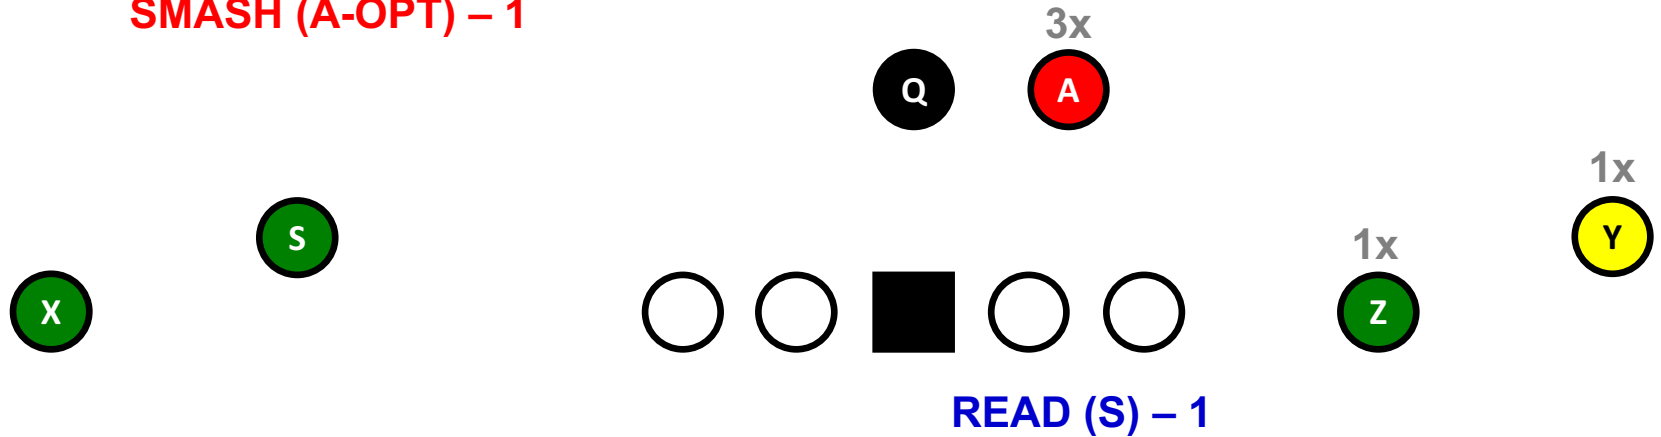

FTB - 4

RUB - 2
Y-POST - 1
SMASH (A-OPT) - 1

R-1 / P-4

FRONTS:
JET - 3
UNDER (G) - 1
BEAR - 1

11 PERS

GN TRIPS SLOT OP

4x

Y-AC - 1