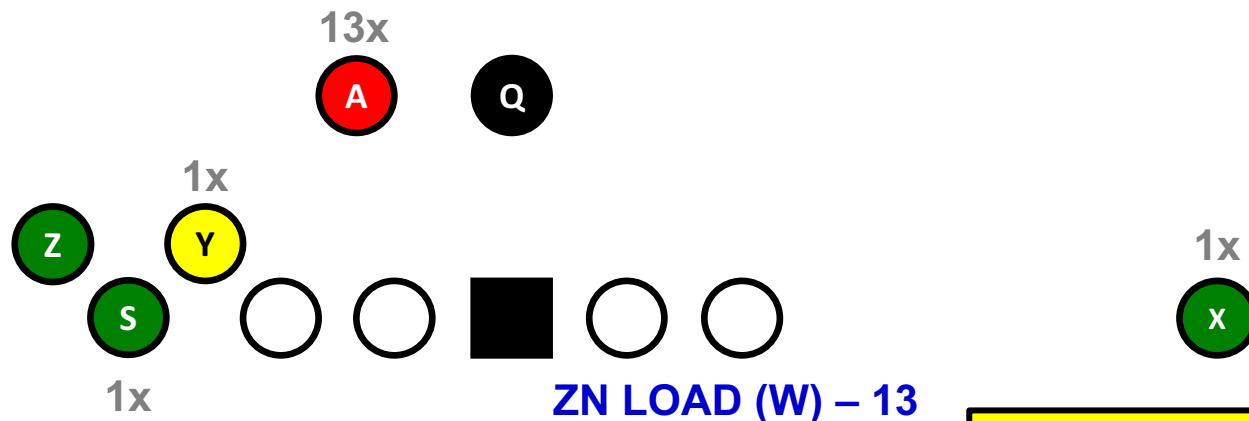

11 PERS

GN BUNCH CLOSE OP (Y-3)

16x

Y-AC - 1

FTB - 0

A-BEHIND S - 1

VERTS (A-FLARE) - 1

Y-FLAT - 1

X-SLANT (RPO) - 1

ALERT ZN - 15/16 PLAYS HAVE ZN ACTION

1. **FRONTS:**
2. OKIE (0) - 2
   - OKIE (G) - 2
   - OVER (G) - 2
   - JET - 1
   - DBL G - 1
   - BUCK (G) - 1

R-13 / P-3